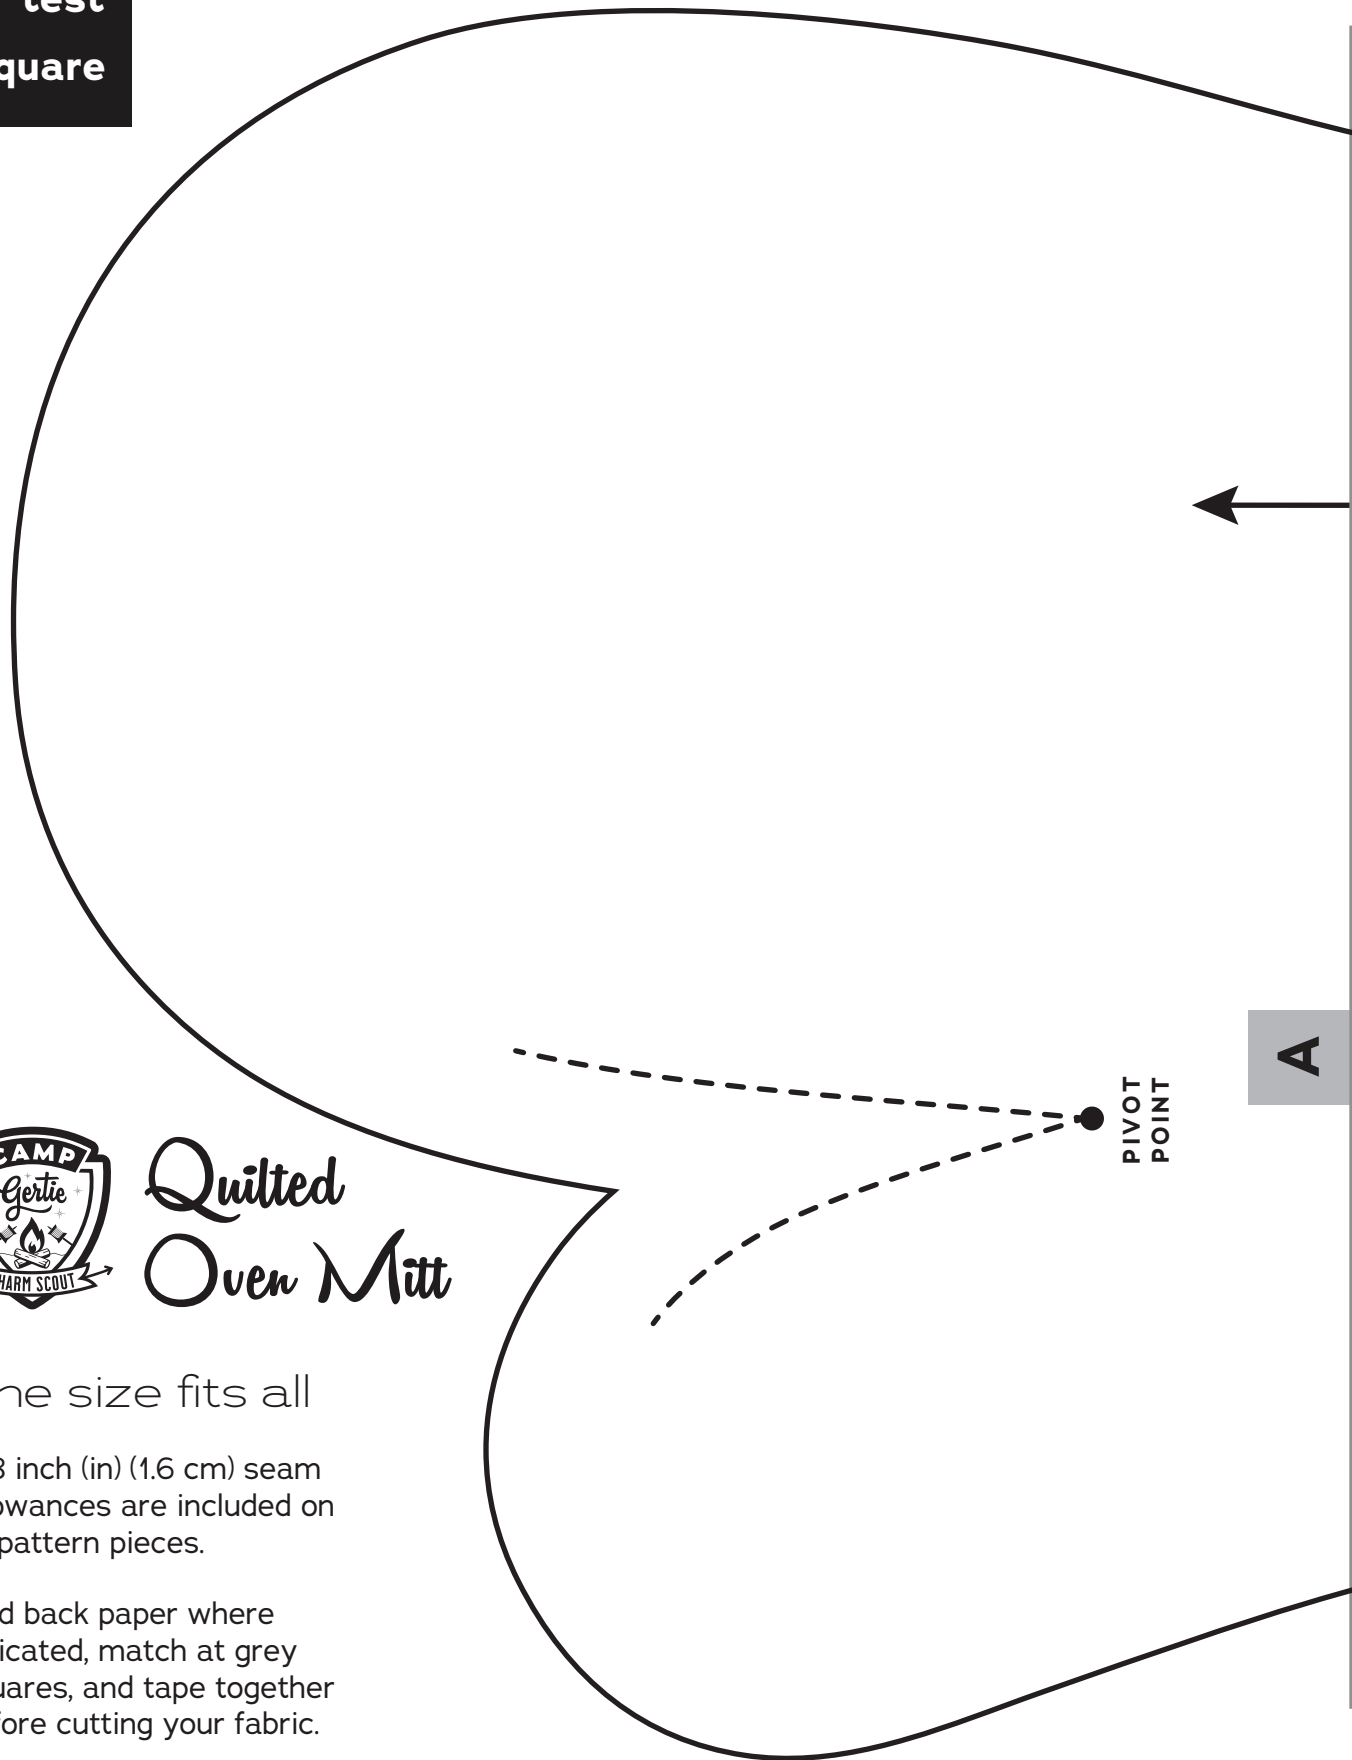

1" test
square

Quilted Oven Mitt

One size fits all

5/8 inch (in) (1.6 cm) seam allowances are included on all pattern pieces.

Fold back paper where indicated, match at grey squares, and tape together before cutting your fabric.

1" test square

GRAINLINE

*Quilted
Over Mitt*

A